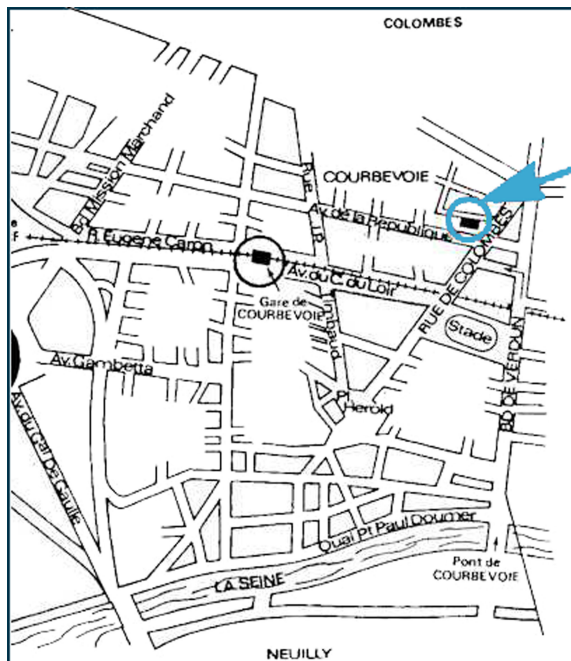

Courbevoie is on the North-West of Paris, near the "La Défense" business district.

ac6
formation

ac6-formation
19, rue Pierre Curie
92400 COURBEVOIE
Tel: 01 41 16 80 10