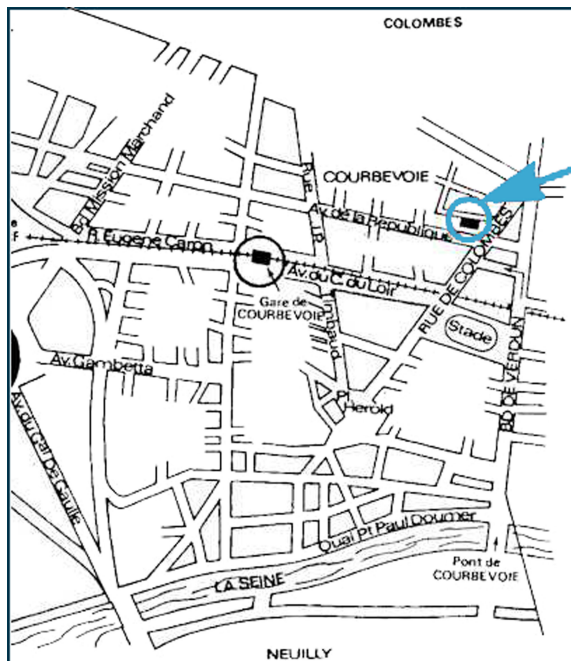

Courbevoie is on the North-West of Paris, near the "La Défense" business district.

**ac6-formation**  
**19, rue Pierre Curie**  
**92400 COURBEVOIE**  
**Tel: 01 41 16 80 10**